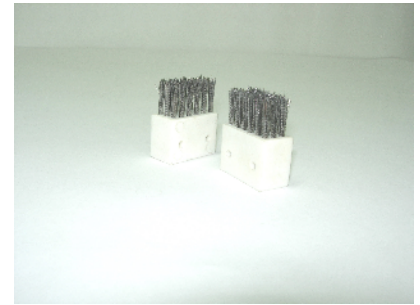

DIY Steel Wire Plant Brush