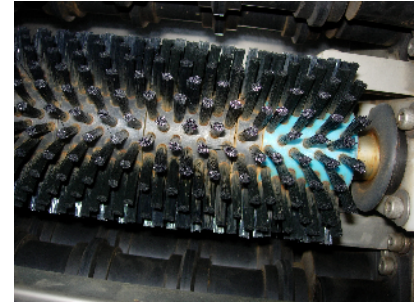

Roller Plant Brush